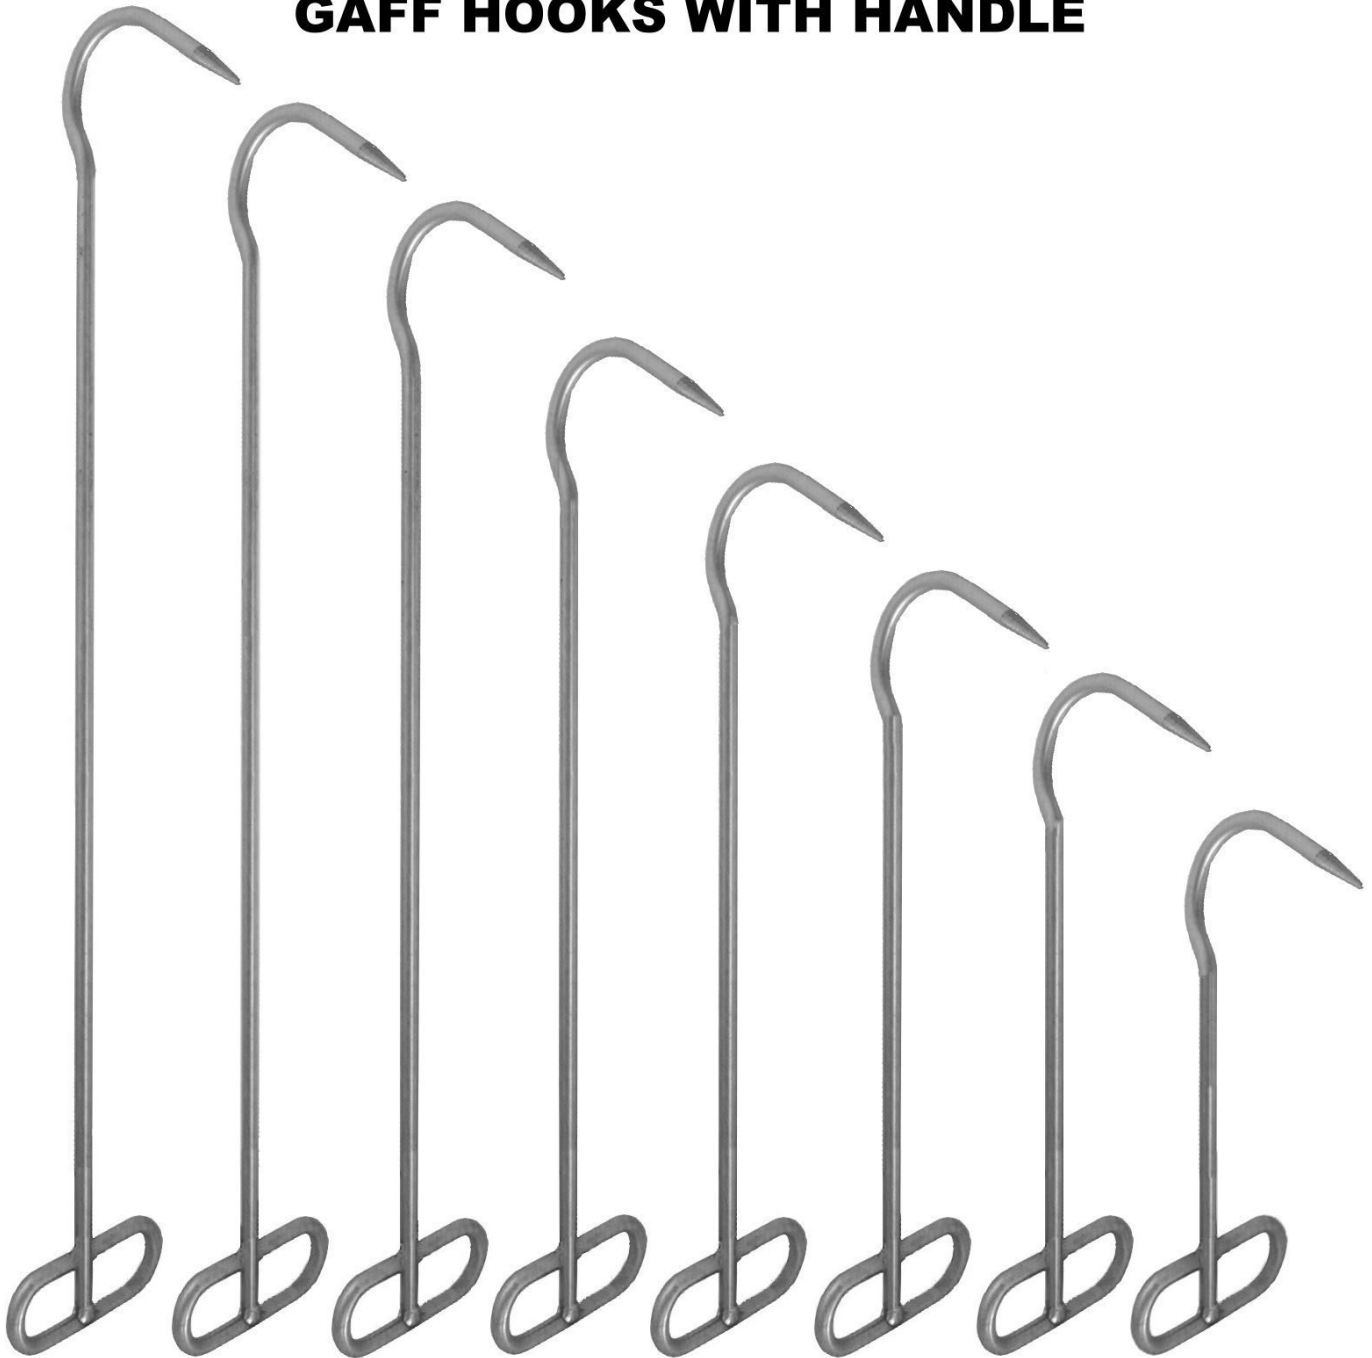

GOIS
ALL STAINLESS STEEL
GAFF HOOKS WITH HANDLE

300 SERIES STAINLESS STEEL
ALL SIZES AVAILABLE UPON REQUEST

GAFF CHART 5/8" HANDLE

					WT
<u>A</u>	<u>B</u>	<u>C</u>	<u>D</u>	<u>E</u>	<u>LBS</u>
8"	4.5"	3/8"	5"	5/8"	1.2
9"	4.5"	3/8"	5"	5/8"	1.4
10"	4.5"	3/8"	5"	5/8"	1.6
11"	4.5"	3/8"	5"	5/8"	1.8
12"	4.5"	3/8"	5"	5/8"	2
13"	4.5"	3/8"	5"	5/8"	2.2
14"	4.5"	3/8"	5"	5/8"	2.4
15"	4.5"	3/8"	5"	5/8"	2.6
16"	4.5"	3/8"	5"	5/8"	2.8
17"	4.5"	3/8"	5"	5/8"	3
18"	4.5"	3/8"	5"	5/8"	3.2
19"	4.5"	3/8"	5"	5/8"	3.4
20"	4.5"	3/8"	5"	5/8"	3.6

GAFF 5/8" HANDLE

GAFF CHART 3/8" HANDLE

					WT
<u>A</u>	<u>B</u>	<u>C</u>	<u>D</u>	<u>E</u>	<u>LBS</u>
8"	4.5"	3/8"	5"	1.5"	1.2
9"	4.5"	3/8"	5"	1.5"	1.4
10"	4.5"	3/8"	5"	1.5"	1.6
11"	4.5"	3/8"	5"	1.5"	1.8
12"	4.5"	3/8"	5"	1.5"	2
13"	4.5"	3/8"	5"	1.5"	2.2
14"	4.5"	3/8"	5"	1.5"	2.4
15"	4.5"	3/8"	5"	1.5"	2.6
16"	4.5"	3/8"	5"	1.5"	2.8
17"	4.5"	3/8"	5"	1.5"	3
18"	4.5"	3/8"	5"	1.5"	3.2
19"	4.5"	3/8"	5"	1.5"	3.4

GAFF 3/8" HANDLE