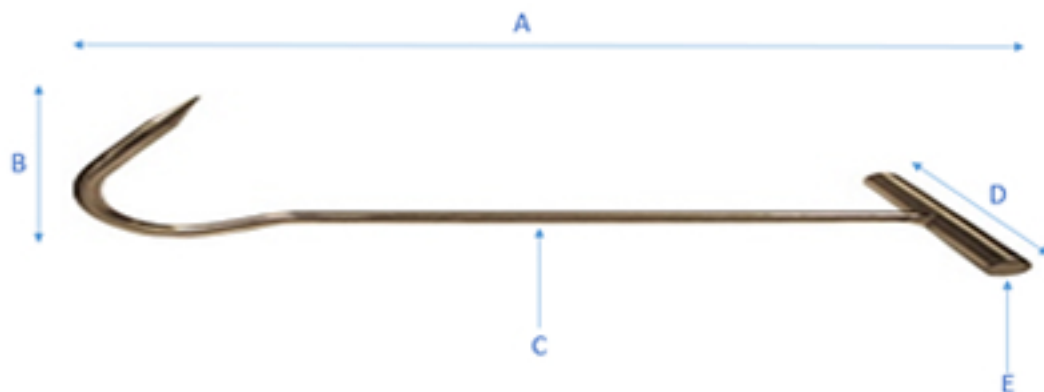

GOIS
ALL STAINLESS STEEL
GAFF HOOKS WITH HANDLE

300 SERIES STAINLESS STEEL
ALL SIZES AVAILABLE UPON REQUEST

GAFF CHART 5/8" HANDLE

					WT
<u>A</u>	<u>B</u>	<u>C</u>	<u>D</u>	<u>E</u>	<u>LBS</u>
8"	4.5"	3/8"	5"	5/8"	1.2
9"	4.5"	3/8"	5"	5/8"	1.4
10"	4.5"	3/8"	5"	5/8"	1.6
11"	4.5"	3/8"	5"	5/8"	1.8
12"	4.5"	3/8"	5"	5/8"	2
13"	4.5"	3/8"	5"	5/8"	2.2
14"	4.5"	3/8"	5"	5/8"	2.4
15"	4.5"	3/8"	5"	5/8"	2.6
16"	4.5"	3/8"	5"	5/8"	2.8
17"	4.5"	3/8"	5"	5/8"	3
18"	4.5"	3/8"	5"	5/8"	3.2
19"	4.5"	3/8"	5"	5/8"	3.4
20"	4.5"	3/8"	5"	5/8"	3.6

GAFF 5/8" HANDLE

GAFF CHART 3/8" HANDLE

					WT
<u>A</u>	<u>B</u>	<u>C</u>	<u>D</u>	<u>E</u>	<u>LBS</u>
8"	4.5"	3/8"	5"	1.5"	1.2
9"	4.5"	3/8"	5"	1.5"	1.4
10"	4.5"	3/8"	5"	1.5"	1.6
11"	4.5"	3/8"	5"	1.5"	1.8
12"	4.5"	3/8"	5"	1.5"	2
13"	4.5"	3/8"	5"	1.5"	2.2
14"	4.5"	3/8"	5"	1.5"	2.4
15"	4.5"	3/8"	5"	1.5"	2.6
16"	4.5"	3/8"	5"	1.5"	2.8
17"	4.5"	3/8"	5"	1.5"	3
18"	4.5"	3/8"	5"	1.5"	3.2
19"	4.5"	3/8"	5"	1.5"	3.4